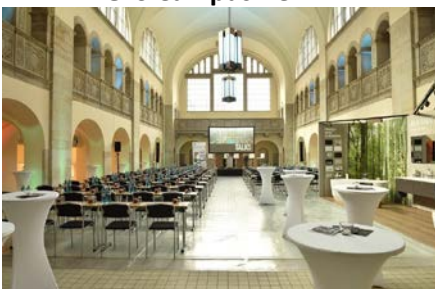

GLS Campus Berlin

Oderberger Straße 57,
10435 Berlin

Phone: +49 (0)30 / 780089760

Mail: info@glc-campus-berlin.de

Internet: www.gls-campus-berlin.de/en

Number of meeting rooms: 50
Largest meeting room: 483 sqm
max. pax – reception: 700
max. pax – classroom: 300
max. pax – gala: 290