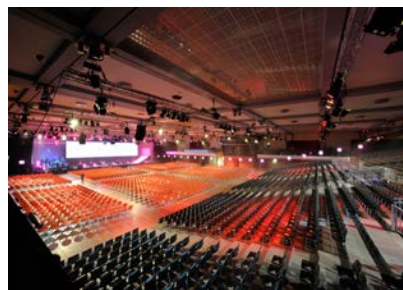

Number of meeting rooms: 2

Largest meeting room: 2.800 m²
max. pax – reception: 2.000
max. pax – classroom: 700
max. pax – gala: 1.000

Estrel Congress Center

Address: Sonnenallee 225, 12057 Berlin

Phone: +49 (0)30 / 6831 2222 5
Mail: sales@estrel.com
Internet: www.estrel.com